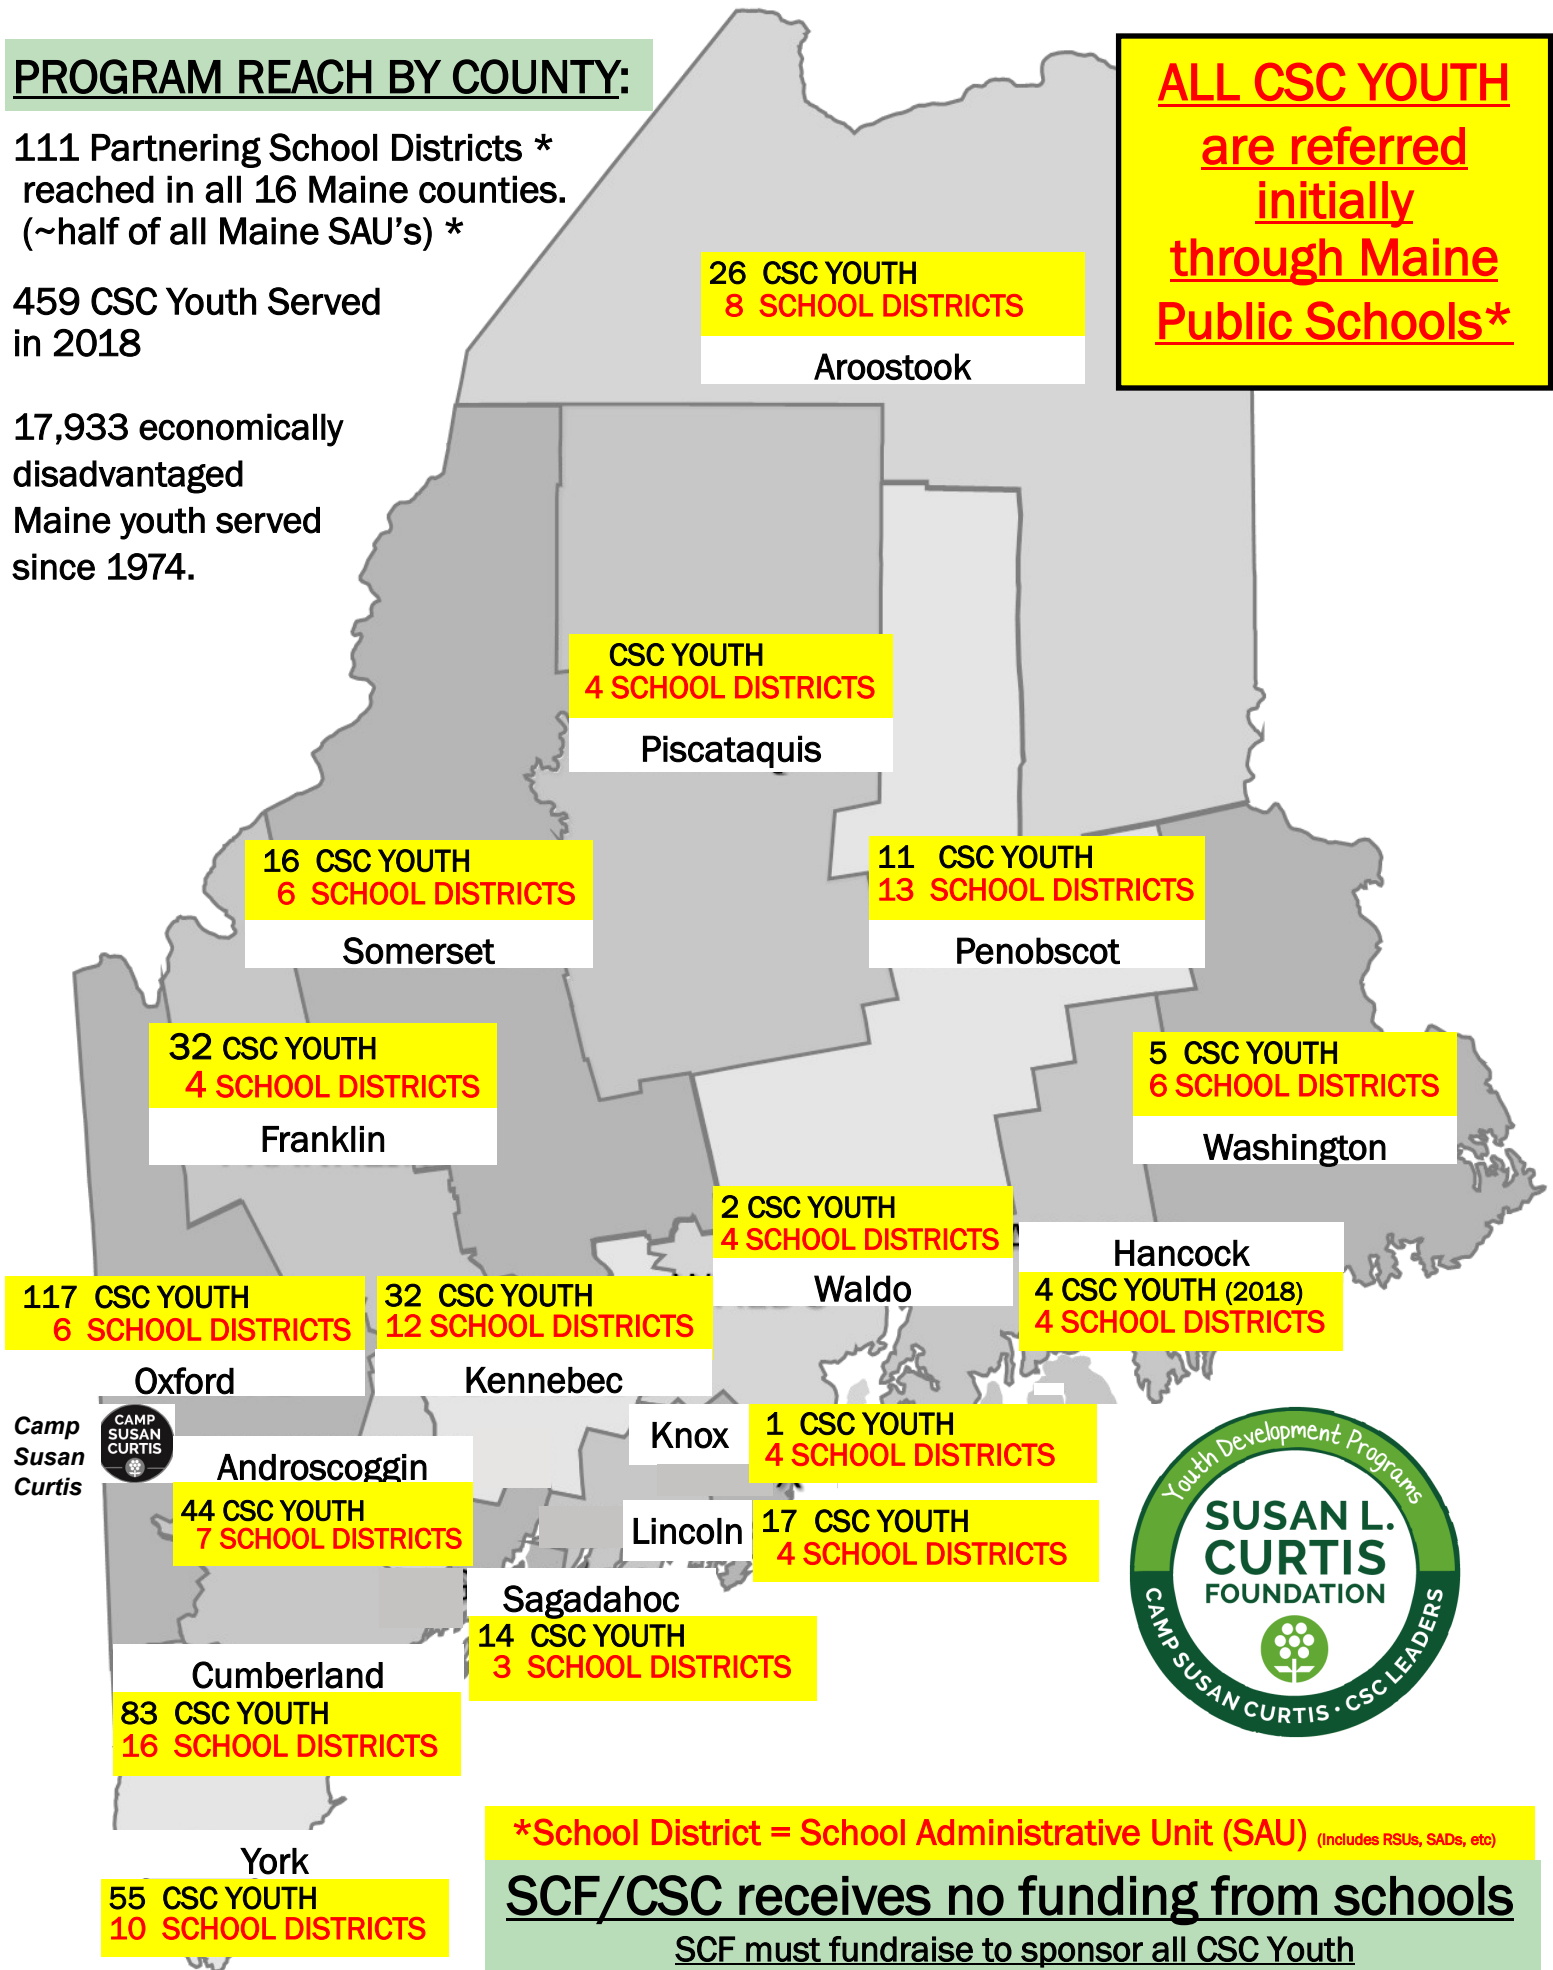

## PROGRAM REACH BY COUNTY:

111 Partnering School Districts \*  
reached in all 16 Maine counties.  
(~half of all Maine SAU's) \*

459 CSC Youth Served  
in 2018

17,933 economically  
disadvantaged  
Maine youth served  
since 1974.

**ALL CSC YOUTH  
are referred  
initially  
through Maine  
Public Schools\***

Camp  
Susan  
Curtis

\*School District = School Administrative Unit (SAU) (Includes RSUs, SADs, etc)

**SCF/CSC receives no funding from schools**